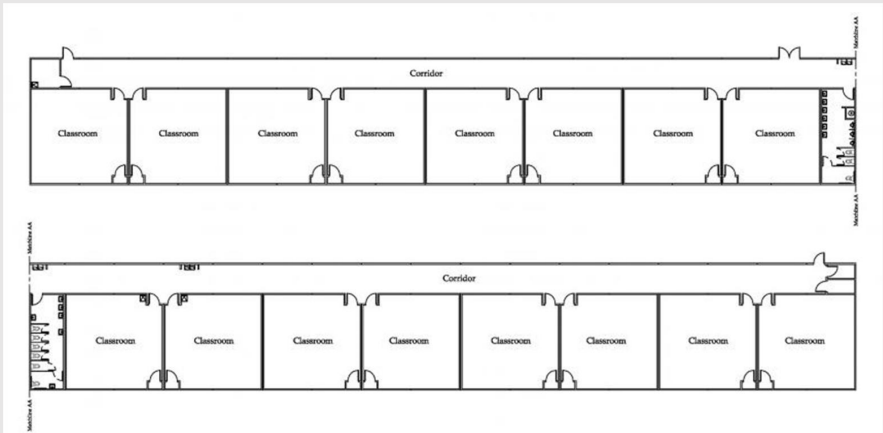

Interior Details:

Wall Finish: VCG
Floor Finish: VCT
Lighting: Fluorescent
Ceiling: T-Grid

**This building is subject to availability. The details provided are for informational purposes only and are not guaranteed. For detailed specifications, drawings and pricing contact your local representative.