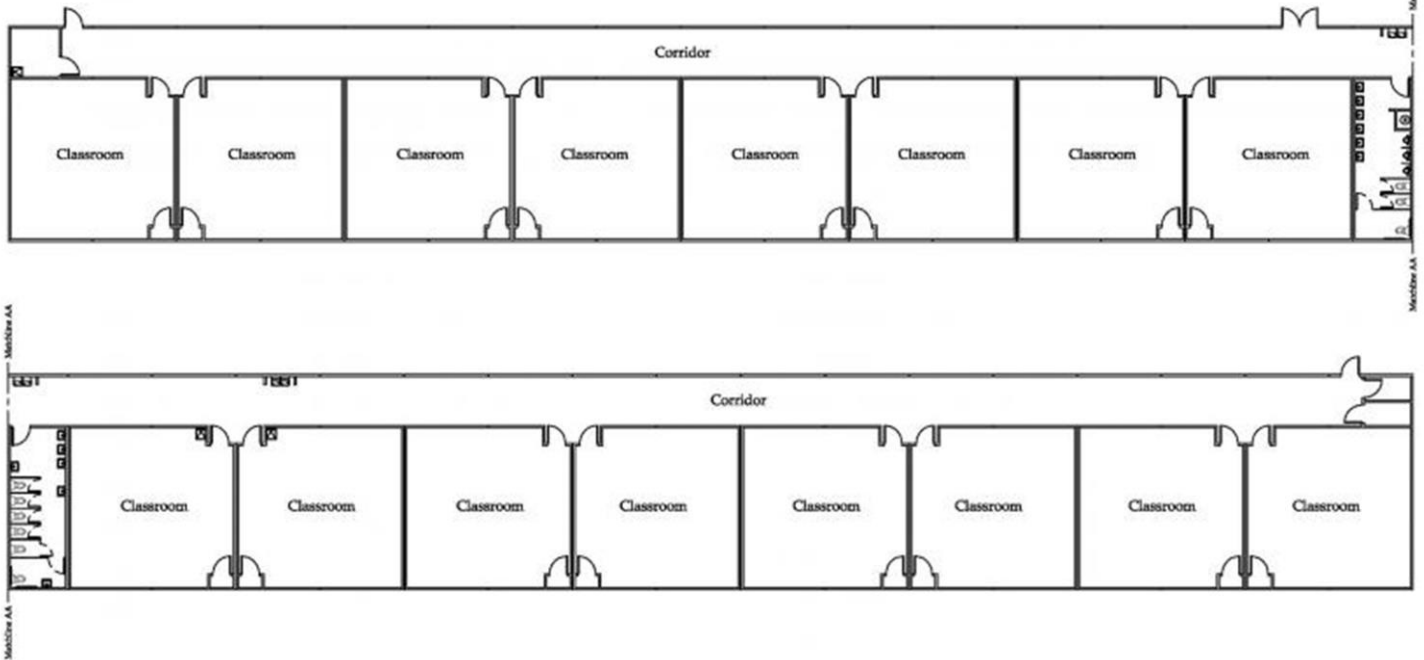

Interior Details:

Wall Finish: VCG
Floor Finish: VCT
Lighting: Fluorescent
Ceiling: T-Grid

**This building is subject to availability. The details provided are for informational purposes only and are not guaranteed. For detailed specifications, drawings and pricing contact your local representative.